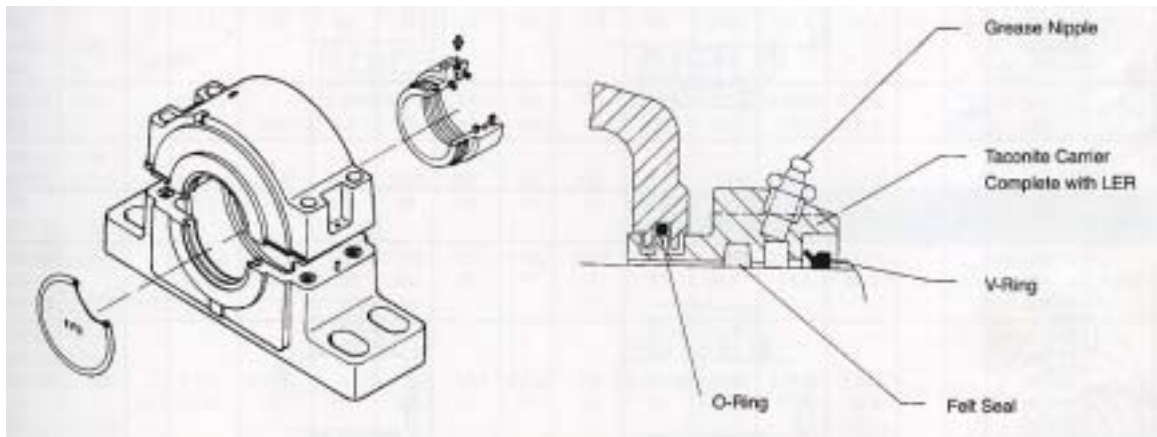

## I. Taconite seal for SSN/SD Housings (TAC)

## II. Inserted Type-Exclusively for SAF/SDAF Types (TER)

## III. TACK - Kits 500 Series to suit all SNK, SNN and SNH type housings.

1	SPLIT CARRIER
2	TRIPLE SEAL
3	"O" RING
4	"V" RING
5	"O" RING