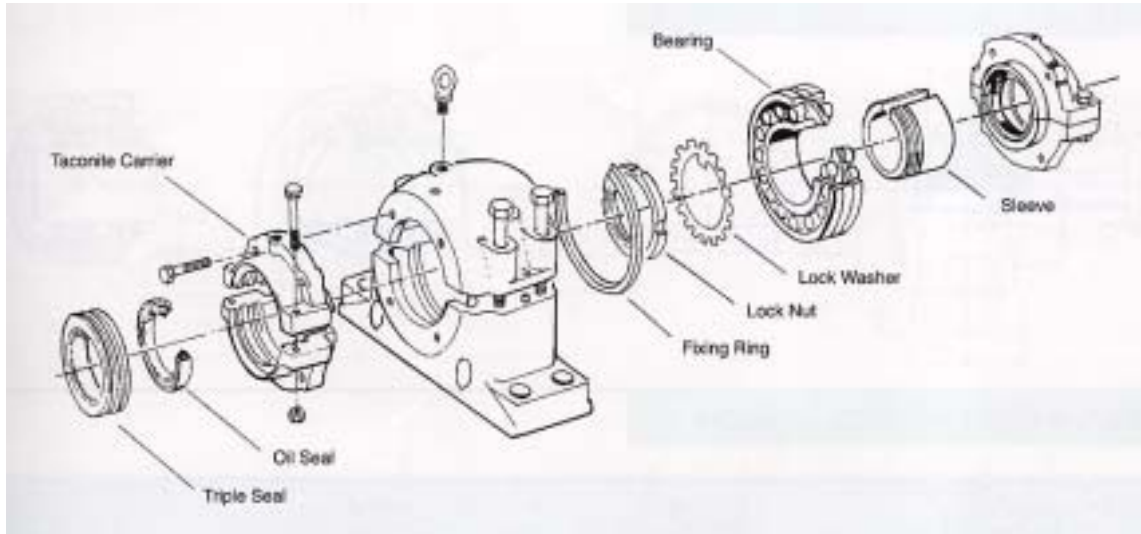

## I. Taconite seal for SSN/SD Housings (TAC)

## II. Inserted Type-Exclusively for SAF/SDAF Types (TER)

## III. TACK - Kits 500 Series to suit all SNK, SNN and SNH type housings.

1	SPLIT CARRIER
2	TRIPLE SEAL
3	"O" RING
4	"V" RING
5	"O" RING